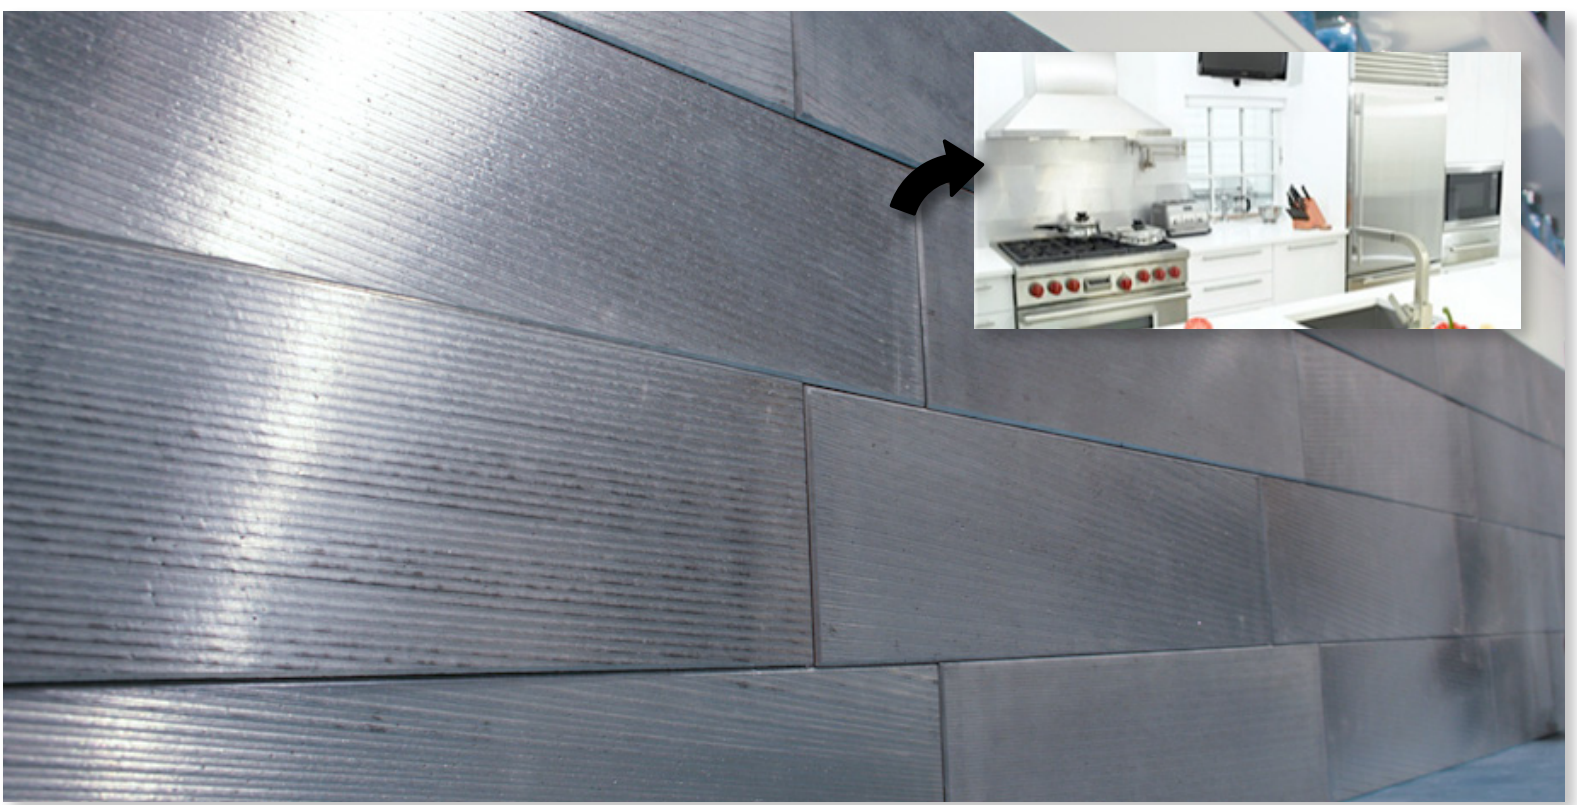

CoveringsETC in Pittsburgh Green Dream Home

CoveringsETC is proud to be part of the Pittsburgh area "Green Dream" home of Lou and Amy Weiss. The 4800sf home, featuring **CoveringsETC** products throughout, was designed in collaboration between renowned architect firms of **Hugh Newell Jacobsen** and **Seigle, Solow, and Horne** with the goal of merging contemporary architecture with a green footprint. Lou and Amy own a green products rep firm and offer the **ECoverings** lines in the Western PA region. The design and construction of the residence was planned in accordance with United States Green Building Council (USGBC) standards with the goal of meeting Leadership in Energy and Environmental Design (LEED) requirements. The house is applying for LEED Platinum certification.

ECO-TERR New Finishes

Always the innovator and known for unique and special finishes, **CoveringsETC** is pleased to launch an exciting new collection of **Eco-Terr** finishes. **Eco-Terr** is an ideal choice for those seeking to create a contemporary, ecologically conscious home or commercial project.

Well suited for cladding, unique floors, interior or exterior, our **Eco-Terr** finishes are an alternative to the ordinary. These large format tiles (with custom size potential) are available in a great new palette of 7 colors and 3 textures (Bare, Mist, and Russet).