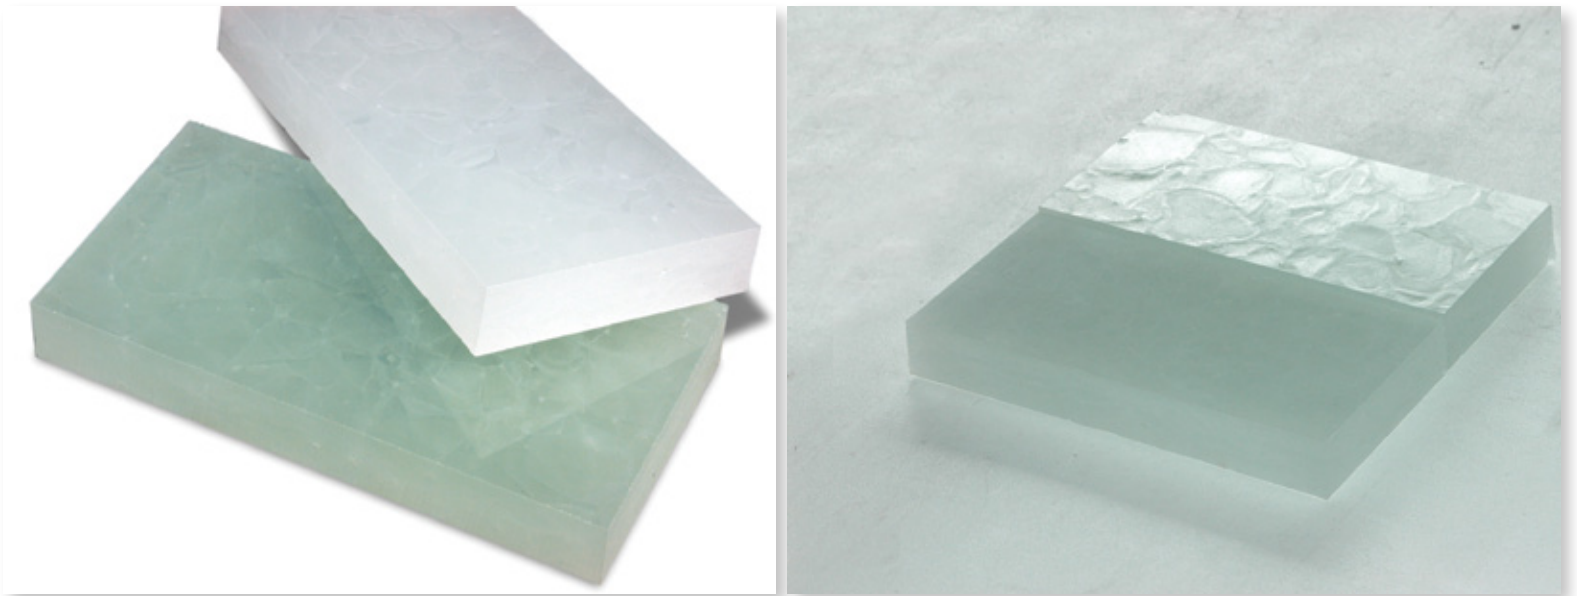

CoveringsETC in Pittsburgh Green Dream Home

CoveringsETC is proud to be part of the Pittsburgh area "Green Dream" home of Lou and Amy Weiss. The 4800sf home, featuring **CoveringsETC** products throughout, was designed in collaboration between renowned architect firms of **Hugh Newell Jacobsen** and **Seigle, Solow, and Horne** with the goal of merging contemporary architecture with a green footprint. Lou and Amy own a green products rep firm and offer the **ECoverings** lines in the Western PA region. The design and construction of the residence was planned in accordance with United States Green Building Council (USGBC) standards with the goal of meeting Leadership in Energy and Environmental Design (LEED) requirements. The house is applying for LEED Platinum certification.

Bio-Luminum tiles, manufactured from retired aircraft, cover the kitchen walls and add a contemporary spark to the updated country kitchen, from where Amy oversees her well-stocked vegetable and flower garden. "The **Bio-Luminum** tiles are green of course but their texture and patina looks as if they were hand crafted by an artist", observes Lou.

Other sustainable features of the home include cork and rubber flooring, rainwater harvesting, windmill power and energy efficient spray foam insulation.

Bio-Glass was used in the bathrooms as well as in their sun soaked dining room where Amy, a seasoned cook, hosts Shabbat dinners every Friday. Noguchi paper lanterns suspend 12 feet over the dining room table, spawning a romantic feel. Their use of the material in multiple areas is an example of how **Bio-Glass** proves to be a versatile surface.

Well suited for cladding, unique floors, interior or exterior, our **Eco-Terr** finishes are an alternative to the ordinary. These large format tiles (with custom size potential) are available in a great new palette of 7 colors and 3 textures (Bare, Mist, and Russet).