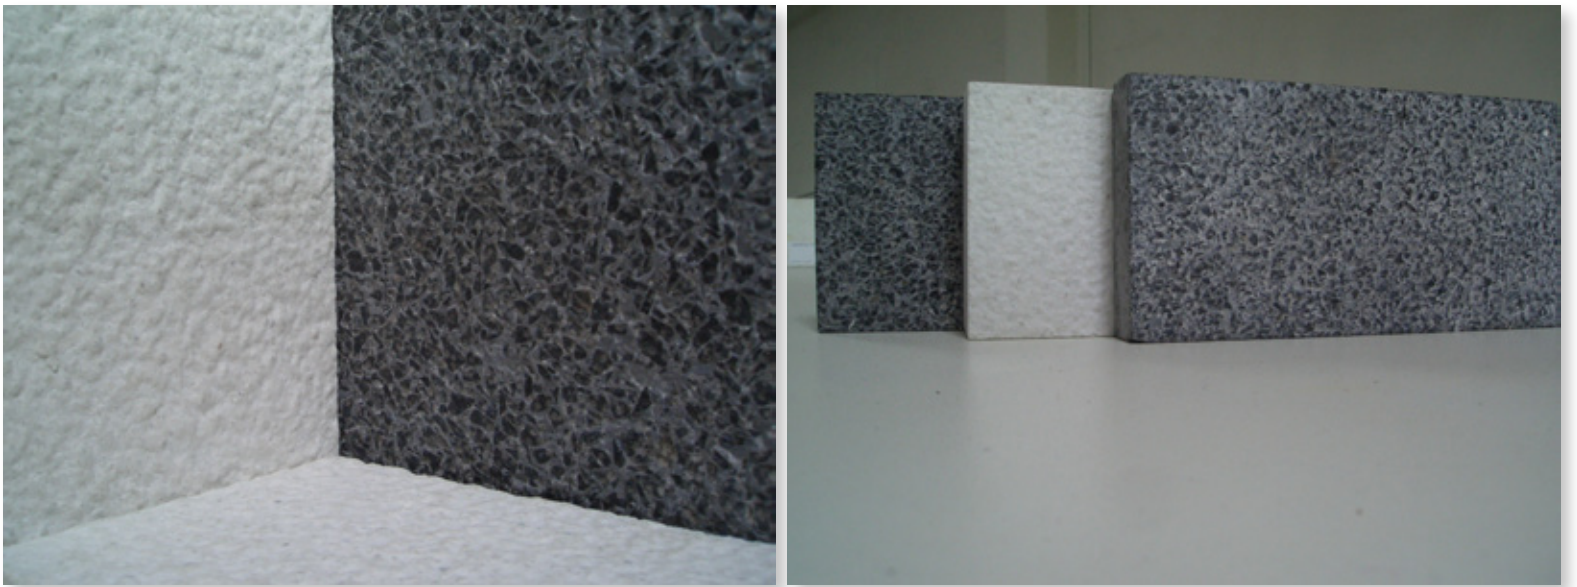

ECO-TERR New Finishes

Always the innovator and known for unique and special finishes, **CoveringsETC** is pleased to launch an exciting new collection of **Eco-Terr** finishes. **Eco-Terr** is an ideal choice for those seeking to create a contemporary, ecologically conscious home or commercial project.

Well suited for cladding, unique floors, interior or exterior, our **Eco-Terr** finishes are an alternative to the ordinary. These large format tiles (with custom size potential) are available in a great new palette of 7 colors and 3 textures (Bare, Mist, and Russet).

Recent Government Projects
US Army Garrison at Fort Belvoir, VA
Thurgood Marshall United States Courthouse in NYC
US Navy Operations Service Center at Roanoke, VA

We would like to thank the designers involved on these large government projects. We are so glad that we were given the opportunity to help and are proud to be part of these great American facilities